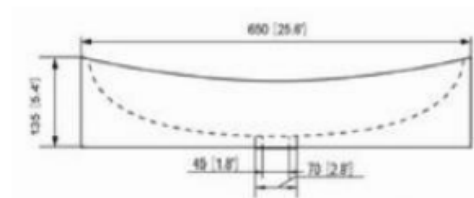

Top view

Front view

# ART WASH BASIN

**MODEL: WF-223**

- Outside Dim: 25.6"x 15.4"x 5.4"
- Material: Vitreous China
- Color: White
- Drain Hole: 1.75" (46mm)
- Overflow: No
- Faucet Hole: No

\* The measurements are approximate. Please contact Nerval for the cutout template.